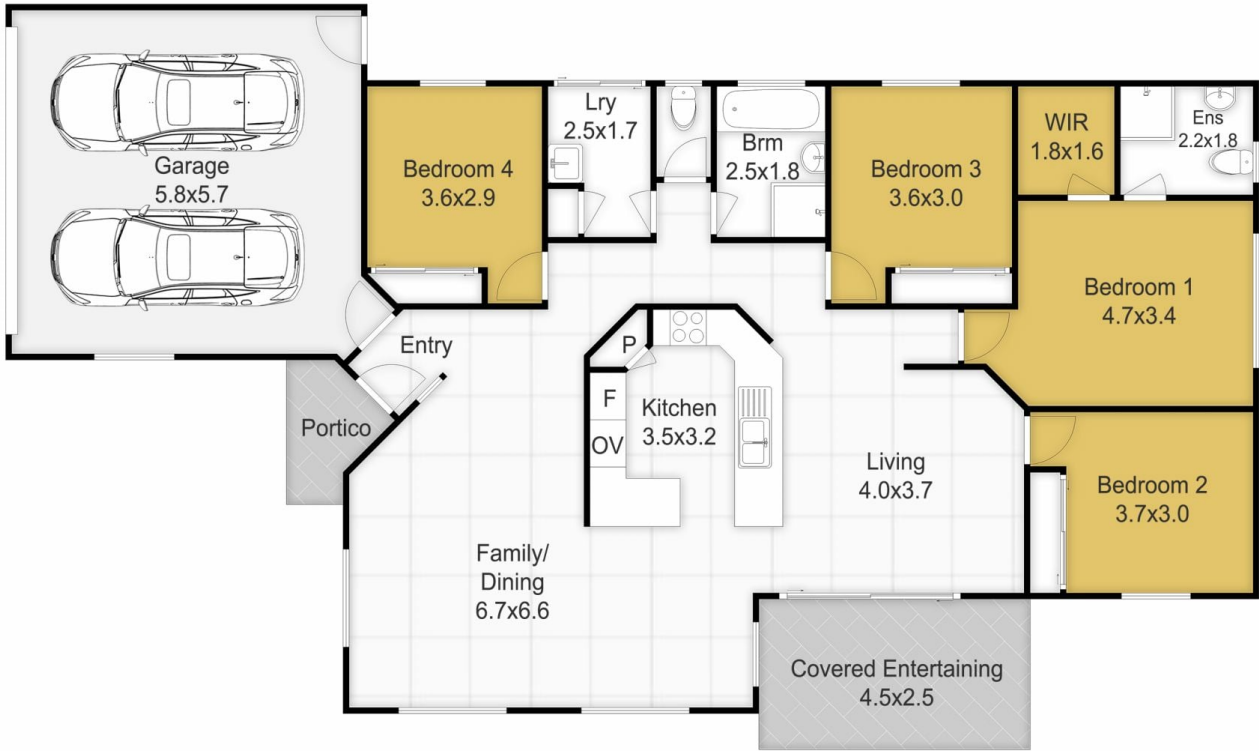

Ian McLachlan
07 3283 3313

21 Allister Cres, *Rothwell*

Internal - 170
External - 14
Total - 184